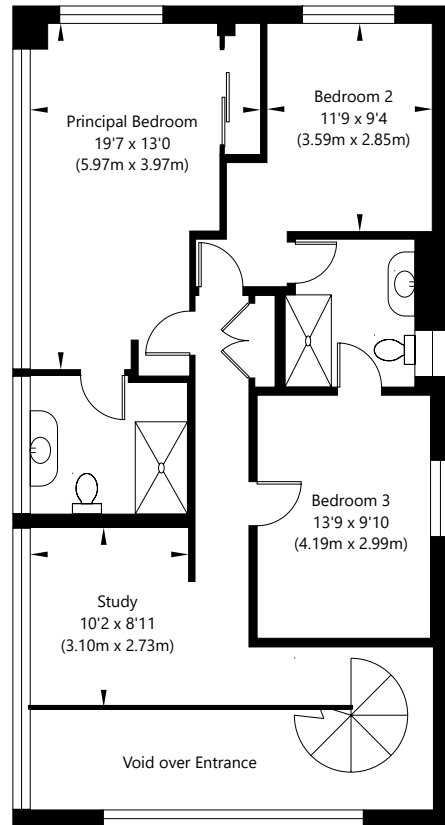

# The Black House, Hessay, York, YO26 8JU

APPROXIMATE GROSS INTERNAL FLOOR AREA

Main House - 2860 SQ FT / 265.63 SQ M - (Excluding Garages, Plant Room & Void)

Total - 3490 SQ FT / 324.17 SQ M - (Excluding Void)

NOT TO SCALE - FOR ILLUSTRATIVE PURPOSES ONLY  
All Measurements and fixtures including doors and windows  
are approximate and should be independently verified.  
[www.exposurepropertymarketing.com](http://www.exposurepropertymarketing.com) © 2022

First Floor

Ground Floor