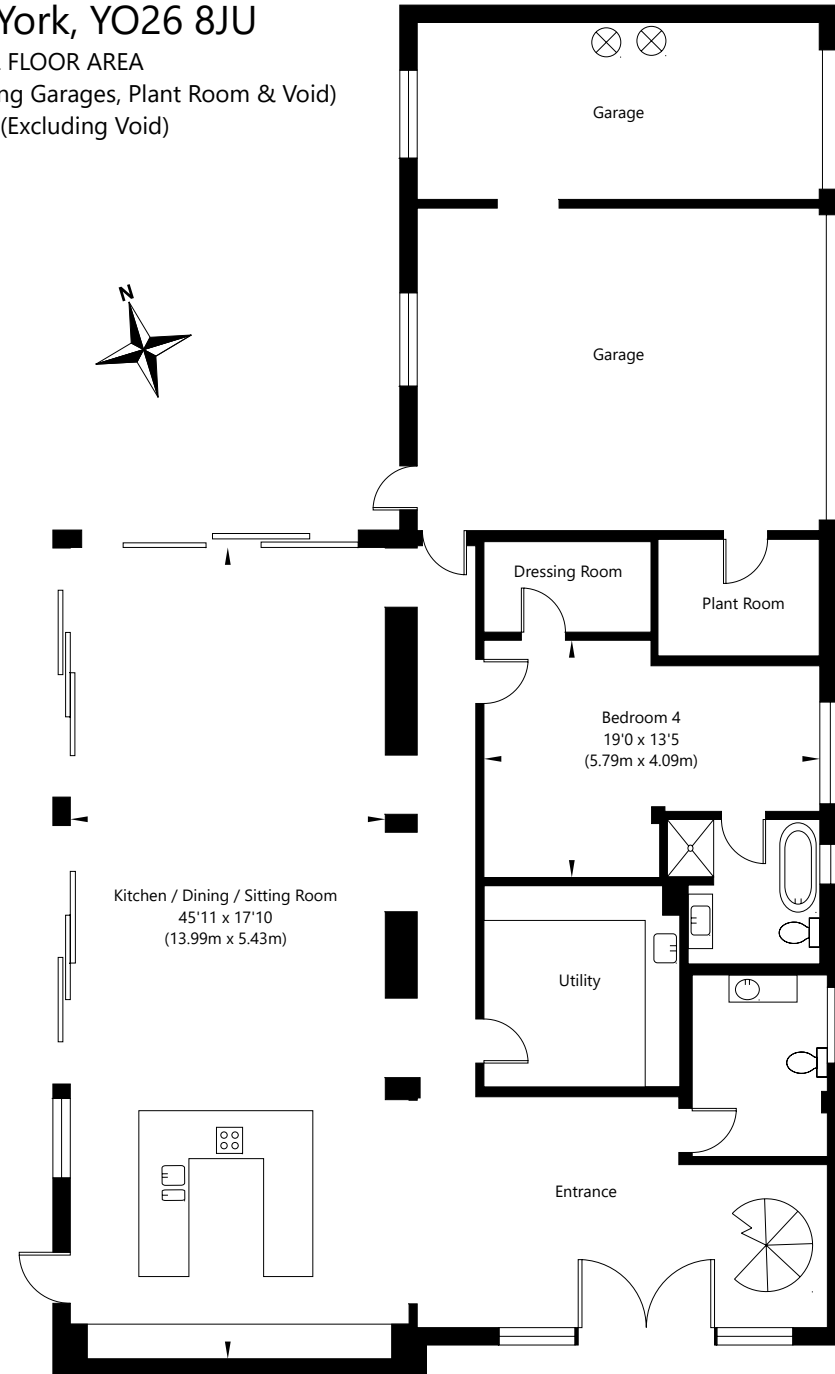

# The Black House, Hessay, York, YO26 8JU

APPROXIMATE GROSS INTERNAL FLOOR AREA

Main House - 2860 SQ FT / 265.63 SQ M - (Excluding Garages, Plant Room & Void)

Total - 3490 SQ FT / 324.17 SQ M - (Excluding Void)

NOT TO SCALE - FOR ILLUSTRATIVE PURPOSES ONLY  
All Measurements and fixtures including doors and windows  
are approximate and should be independently verified.  
[www.exposurepropertymarketing.com](http://www.exposurepropertymarketing.com) © 2022

First Floor

Ground Floor